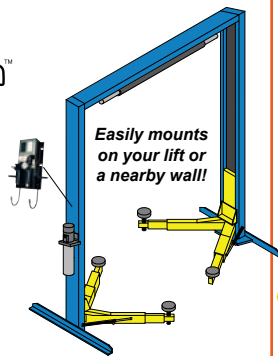

SVI's Product Line is Vast

CONTACT US TODAY IF THERE'S SOMETHING YOU CAN'T FIND

800-321-8173 • 815-748-0200 • www.sviinternational.com

Shims for 3/4" Wedge and Screw Anchors

Color Coded Shims are In-Stock! Order Today!

BH-7512-92 Assortment 150 Shims (50 each)

BH-7512-90 1/16" Blue Pack of 50

BH-7512-91 1/8" Red Pack of 50

BH-7512-89 1/4" Black Pack of 50

HEAVY DUTY PLASTIC SLOTTED SHIMS

Extra-thick shims make it easy to level and align 2- and 4-post surface mount lifts. These rugged plastic shims will not corrode, rot or rust. A must-have for every professional lift installer in the industry.

Installation Supplies

- Carbide Drill Bits
- Core Bits
- Epoxy and Adhesives
- Wedge Anchors
- Screw Anchors
- Rebar Cutters and Adapter
- Rod Seal Install Tools
- Safety & Inspection Stickers

Many Sizes Available!

Available!

Simpson Carbide Drill Bits Many Options and Sizes Available!

BH-7064Q-12-21 (Drilling Depth 16" / 3/4" dia.) SDS Max Quad Head Bit

BH-7065Q-12-23 (Drilling Depth 18" / 3/4" dia.) Spline Shank Quad Head Bit

BH-7065Q-12-16 (Drilling Depth 11" / 3/4" dia.) Spline Shank Quad Head Bit

Wheel / Tire Hanger Kits

Increase Efficiency • For Any Budget

BH-7545-70K-4 Kit of 4
BH-7545-70K Individual
Includes Hardware

Air / Hydraulic Pumps for Rolling Bridge Jacks

Options Available—Call Today!

Wedge Anchors
Many Sizes Available!
BH-7075-03
3/4" x 5-1/2"

Ask How to Get Free Shipping on Wedge Anchors!

Screw Anchors
Many Sizes Available!
BH-7075-26
1/2" x 4"
BH-7075-37
3/4" x 5"

Rod Seal Install Tool Set
BH-7079-01
Includes 3 Install Tools to Service 3/4" ID Seals up to 3" ID Seals

Inspection Stickers
Roll of 250
BH-7011-11

ASK FOR OUR INSTALLATION SUPPLIES CATALOG

POWER STATION™ AIR / ELECTRIC UTILITY BOX

Easily mounts on your lift or a nearby wall!