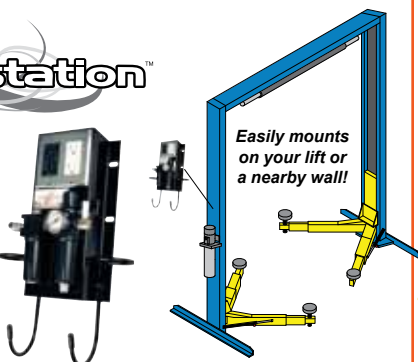

Inspection Stickers
 Roll of 250
 BH-7011-11

ASK FOR OUR INSTALLATION SUPPLIES CATALOG

Air / Hydraulic Pumps for Rolling Bridge Jacks

Options Available—Call Today!

POWER STATION™
AIR / ELECTRIC
UTILITY BOX