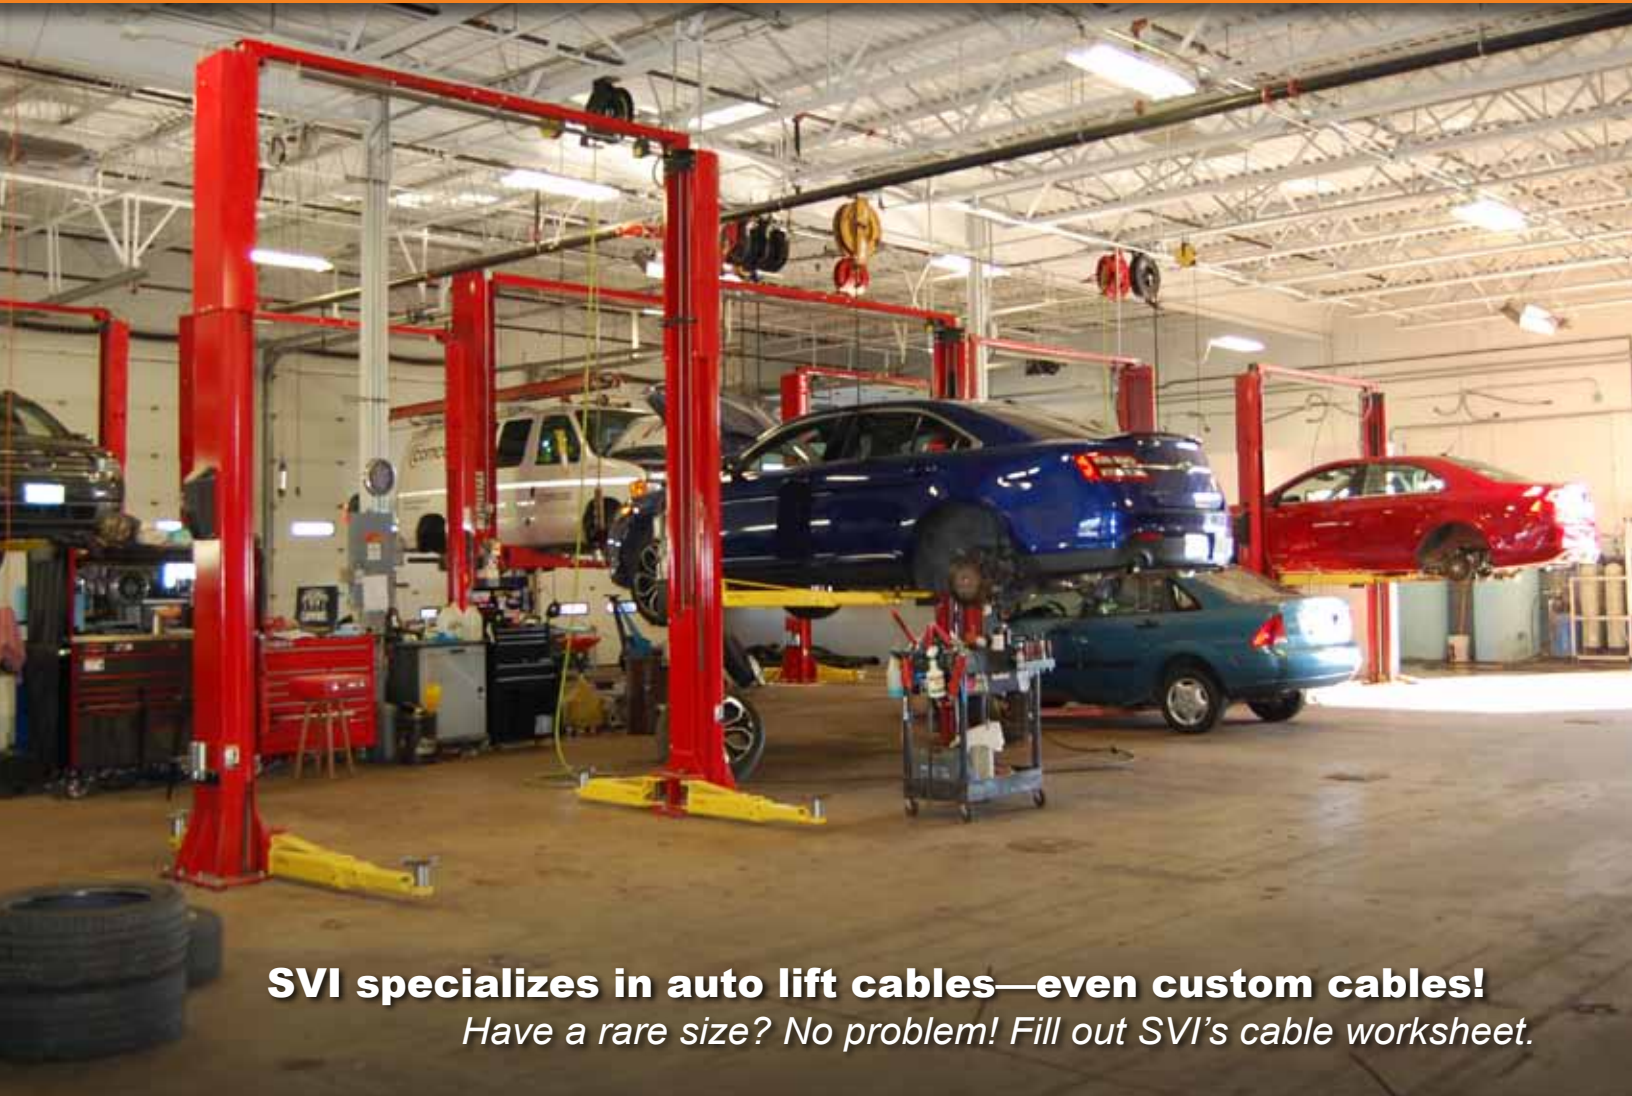

Automotive Lift Cables

REFERENCE GUIDE

DIRECTFIT™

Popular cables ship same-day from one of our two ready-ship warehouses!

SVI specializes in auto lift cables—even custom cables!
Have a rare size? No problem! Fill out SVI's cable worksheet.