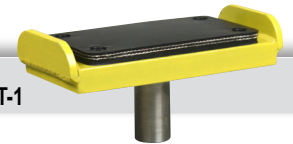

For MOHAWK

BH-7340-24GMT	Mohawk	012-012-047	1-3/8" Pin	Adapter Base and Pad • 3-1/4" Long Pin	For 2019+ GM Trucks
BH-7341-58GMT	Mohawk		1-1/8" Pin	Adapter Base and Pad (Set of 2)	For 2019+ GM Trucks
BH-7341-58GMT-1	Mohawk		1-1/8" Pin	Adapter Base and Pad • 2-1/4" Long Pin	For 2019+ GM Trucks

For ROTARY

BH-7536-50GMT	Rotary	FJ7822-1x	2-3/4" Collar	Adapter Base and Pad (Set of 2)	For 2019+ GM Trucks
BH-7536-50GMT-1	Rotary	FJ7822-1x	2-3/4" Collar	Adapter Base and Pad	For 2019+ GM Trucks
BH-7542-74	Rotary	FJ6257x	1-1/2" Pin	Adapter Base and Pad	For 2019+ GM Trucks
BH-7542-74K	Rotary	FJ6257	1-1/2" Pin	Adapter Base and Pad (Set of 2)	For 2019+ GM Trucks
BH-7542-75	Rotary	FJ6258x	2" Pin	Adapter Base and Pad	For 2019+ GM Trucks
BH-7542-75K	Rotary	FJ6258	2" Pin	Adapter Base and Pad (Set of 2)	For 2019+ GM Trucks
BH-7542-76	Rotary		2" Collar	Adapter Base and Pad 1-1/2"-6 Threads	For 2019+ GM Trucks
BH-7542-76K4	Rotary		2" Collar	Adapter Base and Pad (Set of 4)	For 2019+ GM Trucks
BH-7548-025GMT-2	Rotary	FJ71011xx	2-3/4" Collar	Adapter Base and Pad (Set of 2)	For 2019+ GM Trucks
BH-9755-50GMT	Rotary	FJ6259		Flip-Up Adapt Height Ext KIT (Set of 4)	For 2019+ GM Trucks
BH-9755-50GMT-1	Rotary	FJ6259x		Flip-Up Height Ext - Front	For 2019+ GM Trucks
BH-9755-50GMT-2	Rotary	FJ6259xx		Flip-Up Height Ext - Front (Set of 2)	For 2019+ GM Trucks
BH-9755-50GMT-3	Rotary	FJ6259xxx		Flip-Up Height Ext - Rear	For 2019+ GM Trucks
BH-9755-50GMT-4	Rotary	FJ6259xxx		Flip-Up Height Ext - Rear (Set of 2)	For 2019+ GM Trucks
BH-9755-50H-GMT	Rotary	FJ6114x		Hanger Brackets (2) for BH-9755-50GMT	For 2019+ GM Trucks