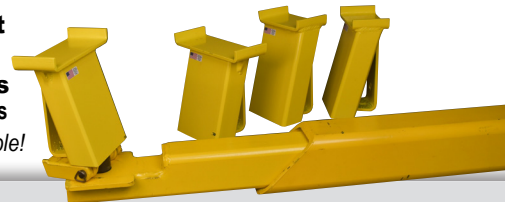

1-1/2" Pin

BH-7542-74
BH-7542-74K

2" Pin

BH-7542-75
BH-7542-75K

2-3/4" Collar
BH-7536-50GMT-1
BH-7536-50GMT

2" Collar
BH-7542-76
BH-7542-76K4

Kit of (4) Height Extensions for Flip-Up Adapters BH-9755-50GMT Series

Hanger Brackets Available!

For WHEELTRONIC

BH-7796-10GMT	Wheeltronic	2-1993x	1-1/4" Pin	Adapter Base and Pad	For 2019+ GM Trucks
BH-7796-10GMT-2	Wheeltronic	2-1993x	1-1/4" Pin	Adapter Base and Pad (Set of 2)	For 2019+ GM Trucks
BH-7798-19GMT	Wheeltronic			Flip-Up Adapt Height Ext KIT (Set of 4)	For 2019+ GM Trucks
BH-7798-19GMT-F	Wheeltronic			7" Flip-Up Height Ext - Front	For 2019+ GM Trucks
BH-7798-19GMT-R	Wheeltronic			8" Flip-Up Height Ext - Rear	For 2019+ GM Trucks