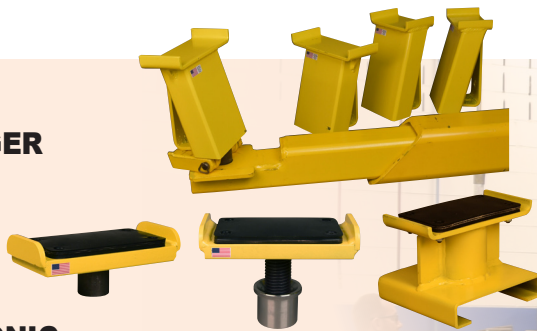

Hanger Brackets Available!

For WHEELTRONIC

BH-7796-10GMT	Wheeltronic	2-1993x	1-1/4" Pin	Adapter Base and Pad	For 2019+ GM Trucks
BH-7796-10GMT-2	Wheeltronic	2-1993x	1-1/4" Pin	Adapter Base and Pad (Set of 2)	For 2019+ GM Trucks
BH-7798-19GMT	Wheeltronic			Flip-Up Adapt Height Ext KIT (Set of 4)	For 2019+ GM Trucks
BH-7798-19GMT-F	Wheeltronic			7" Flip-Up Height Ext - Front	For 2019+ GM Trucks
BH-7798-19GMT-R	Wheeltronic			8" Flip-Up Height Ext - Rear	For 2019+ GM Trucks

1-1/4" Pin
BH-7796-10GMT
BH-7796-10GMT-2

800-321-8173
parts@sviintl.com

TYPE
GMT

7" Wide
Lifting Area

Specialty Lift Adapters for 2019, 2020, and 2021 GM Trucks

For 2019–2021 Chevrolet Silverado 1500 and GMC Sierra Truck Models

- For **ROTARY**
- For **CHALLENGER**
- For **BENDPAK**
- For **BENWIL**
- For **FORWARD**
- For **WHEELTRONIC**
- For **MOHAWK**
- For **GILBARCO**
- For **GLOBE**
- For **MANITOWOC**
- LIFTS**

For Any Make—Call Now!