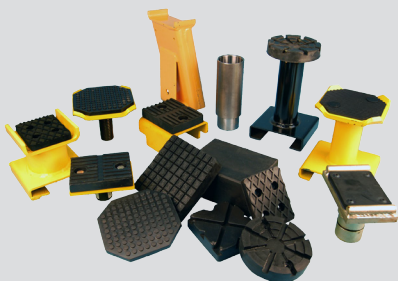

For Any Make—Call Now!

Specialty Lift Adapters

FOR 2019, 2020 and 2021

Chevrolet Silverado 1500 and GMC Sierra Truck Models

On-going SVI engineering and production activities are occurring to provide lifting adapters for many makes and models of lifts so the new 2019 GM Trucks can be correctly accommodated on virtually any lift. SVI employs a professional staff of engineers who are well-suited to design products to satisfy the requirements and internal self testing is also routinely performed, where applicable.

**Meeting the Demanding Needs of the
Automotive Lift Industry Since 1977**

SVI International, Inc.

155 Harvestore Drive • DeKalb, IL 60115

www.sviinternational.com

800-321-8173 • 815-748-0200

Many other styles available!
See our Height Extensions
and Pads Catalog
for all your lifting needs!