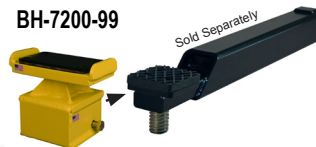

1-1/2"-4 Screw with 2-7/16" Collar
BH-7205-02GMT
BH-7205-02GMT-2

2-1/4" Collar
BH-7208-66GMT-1
BH-7208-66GMT-2

2" Collar
BH-7209-99GMT-1
BH-7209-99GMT-2

BH-7542-74
Sold Separately

Arm Receiver
BH-7200-99

Sold Separately

For **CHALLENGER**

BH-7227-23GMT	Challenger			3" Slip-On Height Ext	For 2019+ GM Trucks
BH-7231-47	Challenger	B2280x	2.125" Nut	Adapter Base and Pad	For 2019+ GM Trucks
BH-7231-47K	Challenger	B2280PRx	2.125" Nut	Adapter Base and Pad (Set of 2)	For 2019+ GM Trucks
BH-7232-98GMT-1	Challenger	B2280	2.358" Nut	Adapter Base and Pad	For 2019+ GM Trucks
BH-7232-98GMT	Challenger	B2280PR	2.358" Nut	Adapter Base and Pad (Set of 2)	For 2019+ GM Trucks
BH-7232-17GMT-1	Challenger	SVI Exclusive		Screw Adapter with Pad	For 2019+ GM Trucks
BH-7232-17GMT	Challenger	SVI Exclusive		Screw Adapter with Pad (Set of 2)	For 2019+ GM Trucks
BH-7232-98GMAP	Challenger	B2280-01		Urethane Snap-In Pad (1)	For 2019+ GM Trucks
BH-7232-98GMAP-4	Challenger	B2280-01x		Urethane Snap-In Pads (Set of 4)	For 2019+ GM Trucks