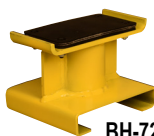

35mm Pin Dia.
BH-7479-348GMT-1
BH-7479-348GMT-2

60mm Pin Dia.
BH-7479-349GMT-1
BH-7479-349GMT-2

For **BENWIL**

BH-7205-02GMT	Benwil		2-7/16" Collar	Adapter and Pad Assembly • 1-1/2"-4	For 2019+ GM Trucks
BH-7205-02GMT-2	Benwil		2-7/16" Collar	Adapter and Pad Assembly (Set of 2)	For 2019+ GM Trucks
BH-7208-66GMT-1	Benwil	100965x	2-1/4" Collar	Adapter and Pad Assembly	For 2019+ GM Trucks
BH-7208-66GMT-2	Benwil	100965xx	2-1/4" Collar	Adapter and Pad Assembly (Set of 2)	For 2019+ GM Trucks
BH-7209-99GMT-1	Benwil	100946x	2" Collar	Adapter and Pad Assembly	For 2019+ GM Trucks
BH-7209-99GMT-2	Benwil	100946xx	2" Collar	Adapter and Pad Assembly (Set of 2)	For 2019+ GM Trucks
BH-7200-99	Benwil			Arm Receiver (1)	For 2019+ GM Trucks

1-1/2"-4 Screw with 2-7/16" Collar
BH-7205-02GMT
BH-7205-02GMT-2

2-1/4" Collar
BH-7208-66GMT-1
BH-7208-66GMT-2

2" Collar
BH-7209-99GMT-1
BH-7209-99GMT-2

BH-7542-74
Sold Separately

Arm Receiver
BH-7200-99

Sold Separately

For **CHALLENGER**

BH-7227-23GMT	Challenger			3" Slip-On Height Ext	For 2019+ GM Trucks
BH-7231-47	Challenger	B2280x	2.125" Nut	Adapter Base and Pad	For 2019+ GM Trucks
BH-7231-47K	Challenger	B2280PRx	2.125" Nut	Adapter Base and Pad (Set of 2)	For 2019+ GM Trucks
BH-7232-98GMT-1	Challenger	B2280	2.358" Nut	Adapter Base and Pad	For 2019+ GM Trucks
BH-7232-98GMT	Challenger	B2280PR	2.358" Nut	Adapter Base and Pad (Set of 2)	For 2019+ GM Trucks
BH-7232-17GMT-1	Challenger	SVI Exclusive		Screw Adapter with Pad	For 2019+ GM Trucks
BH-7232-17GMT	Challenger	SVI Exclusive		Screw Adapter with Pad (Set of 2)	For 2019+ GM Trucks
BH-7232-98GMAP	Challenger	B2280-01		Urethane Snap-In Pad (1)	For 2019+ GM Trucks
BH-7232-98GMAP-4	Challenger	B2280-01x		Urethane Snap-In Pads (Set of 4)	For 2019+ GM Trucks