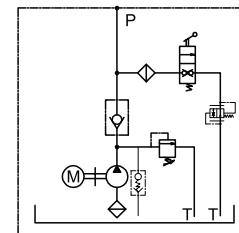

HYDRAULIC CIRCUIT