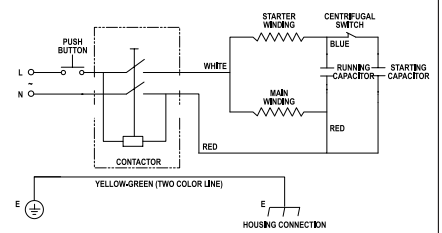

ELECTRICAL CIRCUIT