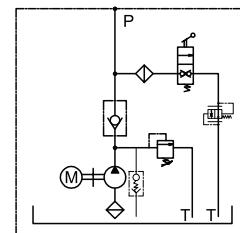

HYDRAULIC CIRCUIT