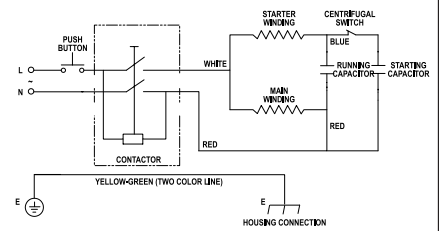

ELECTRICAL CIRCUIT