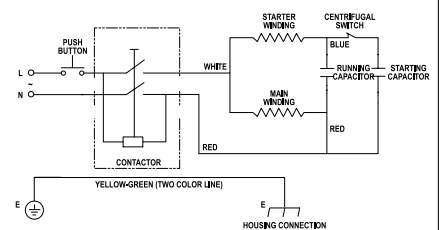

ELECTRICAL CIRCUIT

SVI—Service • Value • Innovation