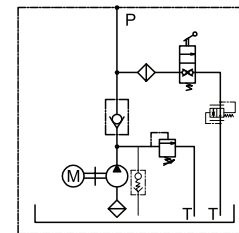

HYDRAULIC CIRCUIT