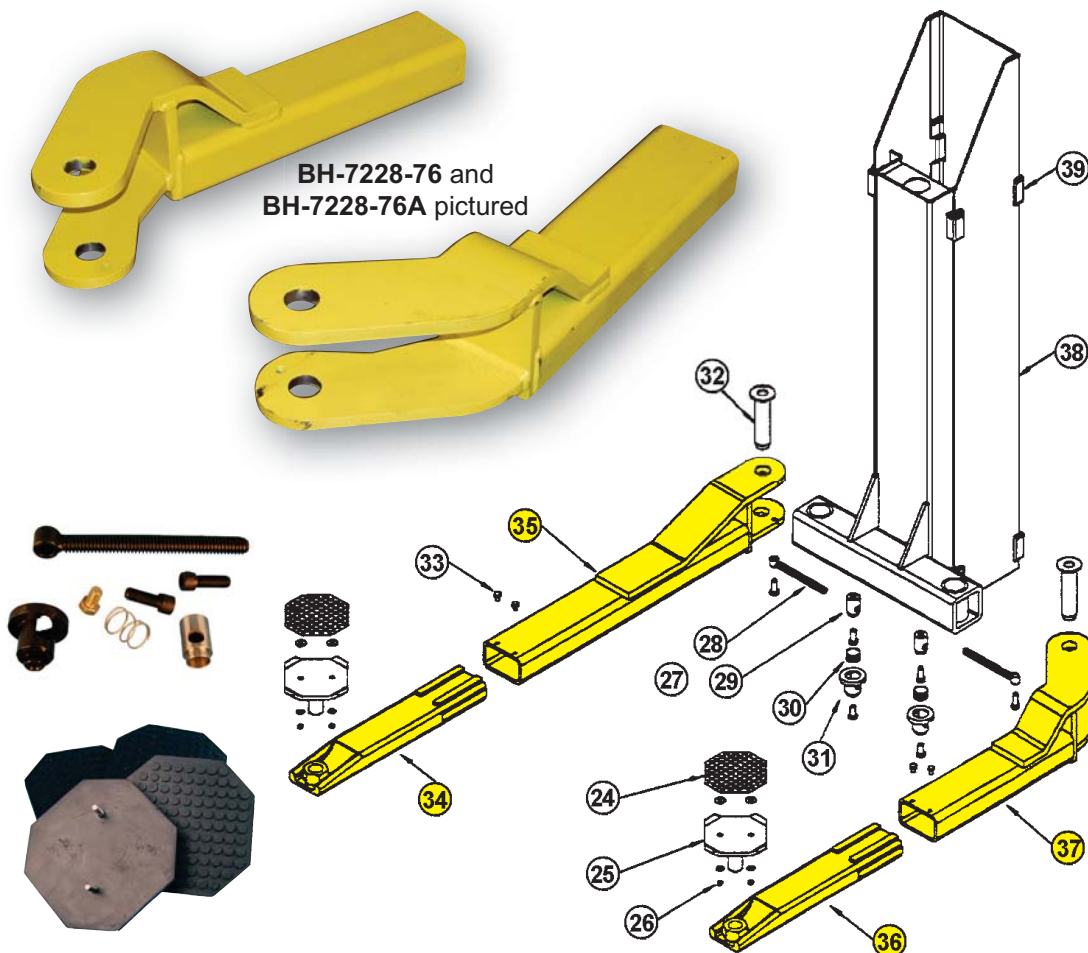

Replacement Arms for Challenger Lifts

AVAILABLE FROM SVI!

For Models:

20000
21000
26000
27000
27000 Plus
28000
30000
31000 Spirit
31000
33000
35000
36000
37000
39000
70000
71000

Call for arms available or for details on how to get what you need made!

BH-7228-76 and BH-7228-76A pictured

For Challenger Models 36000, 37000, 39000 pictured

(7000 lb. capacity for models 36000 & 37000 / 9000 lb. capacity for model 39000)

Item	SVI part #	OEM #	Req	Description
24	BH-7225-01	31057	4	Rubber Pads
	BH-7225-01-4	31057		Arm Pad Kit (4 pads for 1 lift)
25	BH-7225-03	31133	4	Adapter 3-1/2" w/Rubber Pad
	F-HN-0250-20	31061	8	Push Nut 1/4"
26	BH-7226-25	31052	4	Arm Restraint Kit w/Hardware
27a	BH-7226-57		1	Arm Restraint Kit - Complete Lift
28	BH-7229-62	31110	4	Link Weldment
29	BH-7229-40	31108	4	Arm Restraint Insert
30	BH-7229-60	31109	4	Spring
31	BH-7229-41	31107	4	Sleeve Weldment
32	BH-7225-15	31134	4	Arm Pin - 1-1/2" x 6"
	BH-7225-15A		4	Arm Pin - Call with Size
	BH-7225-15B		4	Arm Pin - Call with Size
	BH-7225-15C		4	Arm Pin - Call with Size
33	F-HC-0375-16-0750	31305	8	Ext. Stop Bolts 3/8-16 x 3/4
34	BH-7227-56	37044	2	Arm Inner Rear for 36000 & 37000
	BH-7226-69C	39074	2	Arm Inner Rear for 39000
35	BH-7226-69	39017	2	Female Arm Outer-Rear Assy for 36000, 37000, and 39000

Item	SVI part #	OEM #	Req	Description
36	BH-7227-58	37047	2	Arm Inner Front for 36000 & 37000
	BH-7226-69B	39019	2	Arm Inner Front for 39000
37	BH-7228-76	39076	1	Arm Outer LF for 36000, 37000 & 39000
	BH-7228-76A	39077	1	Arm Outer RF for 36000, 37000 & 39000
38	BH-7227-64	37086	2	Carriage 3" Lock Intervals for 36000 and 37000
	BH-7227-79	39053	2	Carriage 3" Lock Intervals for 39000
38a	BH-7229-85	11099	2	Carriage 6" Lock Intervals for 36000 and 37000
	BH-7229-86	11100	2	Carriage 6" Lock Intervals for 39000
39	BH-7225-23	31023	**	Slotted Slider Block
	BH-7226-63	36011	**	Solid Slider Block
	BH-7225-23OS	11036	**	Oversize Slotted Slider Blocks
	BH-7226-64	11077	**	Oversize Solid Slider Blocks