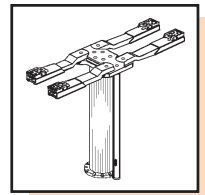

The Twin Post

Single Page Update for the S V I Line of
Automotive Service Equipment Repair Parts - June 1998

- Atlanta
- Baltimore
- Chicago
- Los Angeles

Height Extensions for Globe & Gilbarco/Manitowoc Lifts

8-1/2" Extension

Type - SOGP

This Height Extension Adapter has a 5-1/2" x 5-1/2" square top with four corners turned up formed from heavy steel plate with a Replaceable Rubber Pad. The top is welded to 2-1/2" O.D. tube and positioned at the correct angle. The "Slip-On" bottom is formed from 3/16" steel and welded to the tube to fit the in-ground lift listed below:

SVI P/N	for	Description
BH-9420-25	Globe	Drop-on Height Ext SOGP
BH-9380-04	Gilbarco	Drop-on Height Ext SOGP

7-10" Extension

Type - SOGPA

This Height Extension Adapter has a 5-1/2" x 5-1/2" square top with four corners turned up formed from heavy steel plate with a Replaceable Rubber Pad. The top is welded to a 1-1/4" thread that screws up and down inside a 2-1/2" O.D. tube. For safety, the threaded portion cannot be screwed out. The "Slip-On" bottom is formed from 3/16" steel and welded to the tube to fit the in-ground lift listed below:

SVI P/N	for	Description
BH-9420-26	Globe	Drop-on Height Ext SOGPA
BH-9380-05	Gilbarco	Drop-on Height Ext SOGPA

9" Extension

Type - SOM

This Height Extension Adapter has a 2-1/2" x 6" rectangular top formed from heavy steel plate. The top is welded to 3/16" rectangular tube and positioned at the correct angle with inserts inside to fit the in-ground lift listed below.