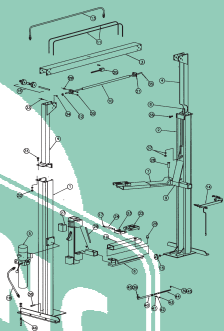

over 12,000

LIFT REPAIR PARTS

SVI Specializes in:

LIFT REPAIR PARTS for most all makes and models of lifts. Parts are even available for lifts whose original mfg'r has long since gone out of business.

In-Ground or
Surface Mount:
We have the
parts.

No lift should go
unserviced. Call
today to become
an SVI Distributor.
800-321-8173

Height
Extensions

Lift Accessories

A must have
for every
2-post surface
mount lift.

Parts for: ALM, Ammco, Benwil, Bend-Pak, Challenger, Forward, Gilbarco, Globe, Nussbaum, Rotary, Weaver, Western and more . . .

SVI "Direct Fit" BRAND

Baltimore • Chicago • Los Angeles