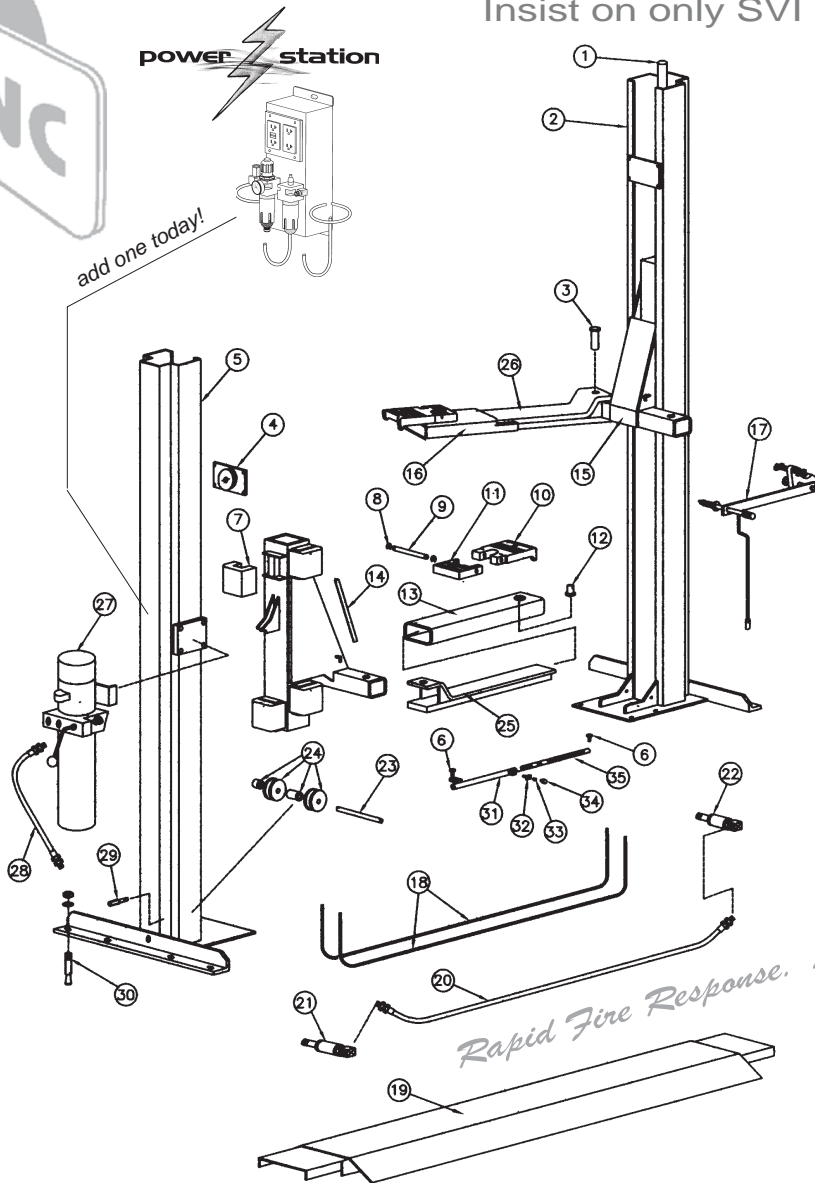

Insist on only SVI "Direct Fit" brand Lift Repair Parts.

entire contents copyright © 2005 SVI International, Inc.

for lift Model SP94

**Height Extensions for use on most Rotary lifts**

**ARM RESTRAINT KITS**

BH-7508-12 This Arm Restraint Kit is used on lift that was originally produced to accommodate Arm Restraints. Sold as a complete set of (4) four.

BH-7508-12A This Arm Restraint Kit should be ordered when upgrading a lift that was not originally produced to accommodate Arm Restraints. Sold as a complete set of (4) four. Some modification may be necessary.

**Special Note of Interest:** Always upgrade the equalizer cables to that of stainless steel construction on any floor plate lift model. A stainless steel equalizer cable will withstand the rigors of the application much better and provide longer intervals between service. Add "SS" to end of SVI part number to specify stainless steel.

Item	SVI part #	OEM #	Req	Description
1	BH-7511-02	FJ7211	2	Hydraulic Cylinder
2	n/a	FJ7286	1	Left Hand Column
3	BH-7502-12	FJ730-4	4	Arm Pin
4	BH-7500-49	FJ7116	2	Upper Sheave Assy
5	n/a	FJ7287	1	Right Hand Column
6	BH-7503-48	FJ7233-22	8	Clevis Pin
7	BH-7510-01	FJ7236	12	Slider Block
8	BH-9755-26	FJ671-6	8	Hog Ring Clip
9	BH-9755-22	FJ671-3	4	Adapter Pin
10	BH-9755-20	FJ671-1	4	High Step Ductile Iron Adapter
11	BH-9755-21	FJ671-2	4	Low Step Ductile Iron Adapter
12	BH-9755-25	FJ671-5	4	Swivel Pin
13	BH-7502-04	FJ7213-1	4	Sleeve Only
14	BH-7510-04	FJ761-4	2	Foam Tape
15	BH-7504-10	FJ7265	2	Carriage
16	BH-7510-09	FJ7213	4	Sleeve & Adapter Assy