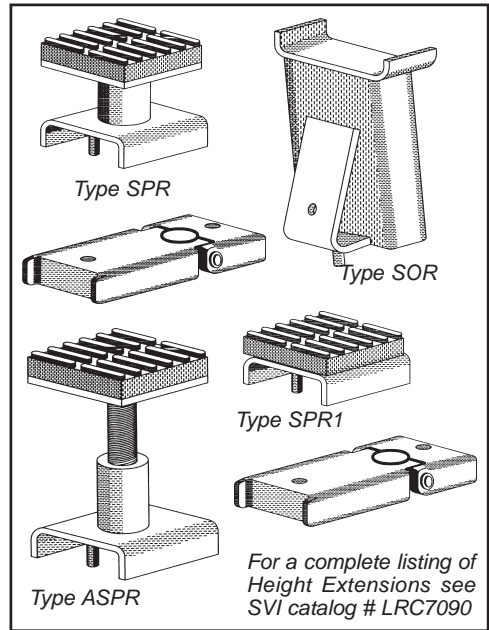

Insist on only SVI "Direct Fit" brand Lift Repair Parts.

entire contents copyright © 2005 SVI International, Inc.

for lift Model SP94

**Height Extensions for use on most Rotary lifts**

**ARM RESTRAINT KITS**

BH-7508-12 This Arm Restraint Kit is used on lift that was originally produced to accommodate Arm Restraints. Sold as a complete set of (4) four.

BH-7508-12A This Arm Restraint Kit should be ordered when upgrading a lift that was not originally produced to accommodate Arm Restraints. Sold as a complete set of (4) four. Some modification may be necessary.

**Special Note of Interest:** Always upgrade the equalizer cables to that of stainless steel construction on any floor plate lift model. A stainless steel equalizer cable will withstand the rigors of the application much better and provide longer intervals between service. Add "SS" to end of SVI part number to specify stainless steel.

Item	SVI part #	OEM #	Req	Description
1	BH-7511-02	FJ7211	2	Hydraulic Cylinder
2	n/a	FJ7286	1	Left Hand Column
3	BH-7502-12	FJ730-4	4	Arm Pin
4	BH-7500-49	FJ7116	2	Upper Sheave Assy
5	n/a	FJ7287	1	Right Hand Column
6	BH-7503-48	FJ7233-22	8	Clevis Pin
7	BH-7510-01	FJ7236	12	Slider Block
8	BH-9755-26	FJ671-6	8	Hog Ring Clip
9	BH-9755-22	FJ671-3	4	Adapter Pin
10	BH-9755-20	FJ671-1	4	High Step Ductile Iron Adapter
11	BH-9755-21	FJ671-2	4	Low Step Ductile Iron Adapter
12	BH-9755-25	FJ671-5	4	Swivel Pin
13	BH-7502-04	FJ7213-1	4	Sleeve Only
14	BH-7510-04	FJ761-4	2	Foam Tape
15	BH-7504-10	FJ7265	2	Carriage
16	BH-7510-09	FJ7213	4	Sleeve & Adapter Assy