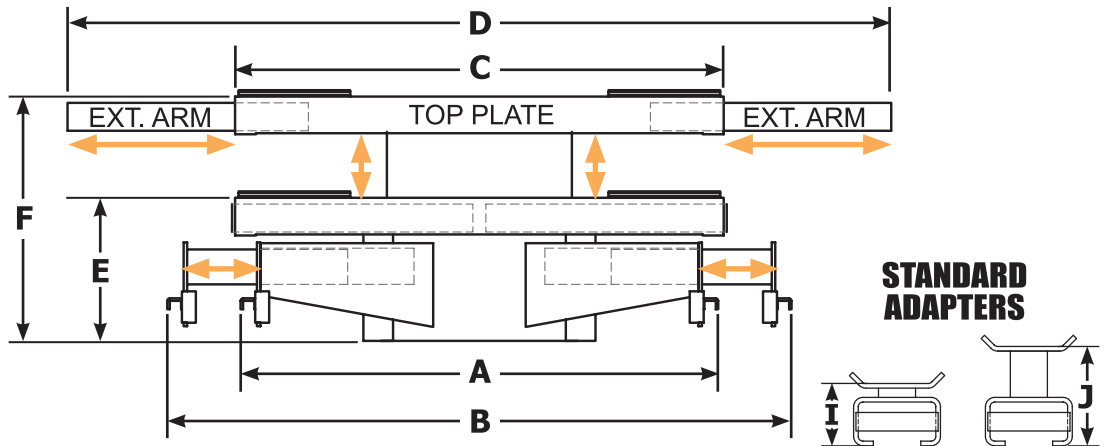

Rolling Air Jacks

ML-06RAJ • 6,000 lb. Capacity

An SVI Brand Product Line

Rolling Jacks are Used for Many Industries!

- Automotive Repair
- Construction Vehicles
- Emergency Vehicles
- Freight Trucks
- Mass Transit Vehicles
- Military Vehicles
- Mining Equipment
- Recreational Vehicles
- AND MORE!

TOP VIEW

SIDE VIEW

Capacity	6000 lbs.	
SVI Model	ML-06RAJ	
Dimension	inch	cm
A	33	83.8
B	43.5	114.3
C	35	88.9
D	59	149.9
E	10.25	26
F	17.25	43.8
G	15.5	39.4
H	15.62	39.7
I	3.36	8.53
J	5.36	13.61

Meeting the Demanding Needs of Lift Repair Professionals and Their Customers