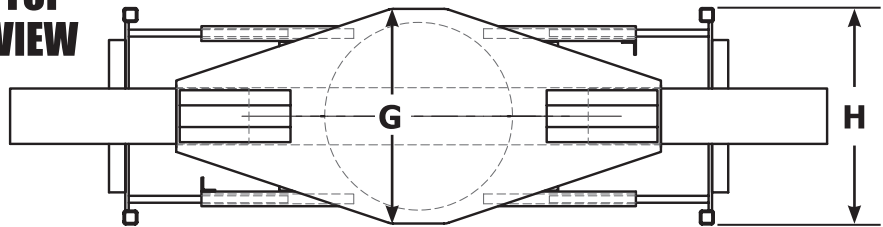

Rolling Air Jacks

ML-06RAJ • 6,000 lb. Capacity

An SVI Brand Product Line

Rolling Jacks are Used for Many Industries!

- Automotive Repair
- Construction Vehicles
- Emergency Vehicles
- Freight Trucks
- Mass Transit Vehicles
- Military Vehicles
- Mining Equipment
- Recreational Vehicles
- AND MORE!

TOP VIEW

SIDE VIEW

Capacity	6000 lbs.	
SVI Model	ML-06RAJ	
Dimension	inch	cm
A	33	83.8
B	43.5	114.3
C	35	88.9
D	59	149.9
E	10.25	26
F	17.25	43.8
G	15.5	39.4
H	15.62	39.7
I	3.36	8.53
J	5.36	13.61

Meeting the Demanding Needs of Lift Repair Professionals and Their Customers