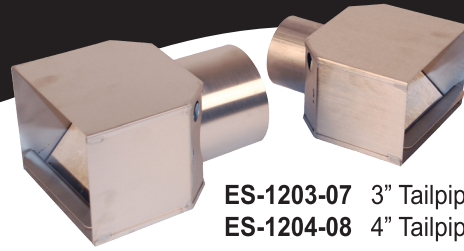

# Exhaust PRODUCTS

**Telescopic Overhead Systems**  
**ES-1205-43**  
*(various sizes and options)*

**Positive ID™ Tailpipe Adapter**

**ES-1202-01**  
**ES-1202-02**

**ES-1203-07** 3" Tailpipe Adapter  
**ES-1204-08** 4" Tailpipe Adapter

**ES-1205-44**  
**Saddle in Stainless Steel**  
**5"x15" Overhead Duct**

**Also:** ES-1205-44L (5"x30")