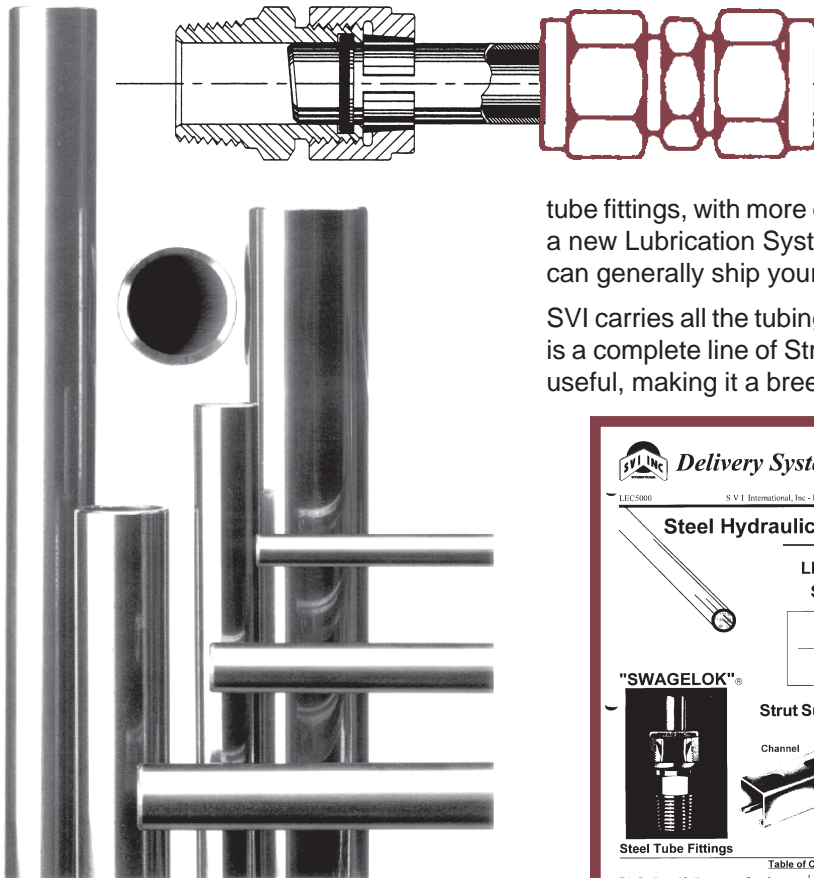

The Twin Post

Single Page Update for the S V I Line of
Automotive Service Equipment Repair Parts - September 1998 (2)

- Atlanta
- Baltimore

STEEL HYDRAULIC LINE TUBING

- Chicago
- Los Angeles

& LENZ O-RING SEAL TUBE FITTINGS

4 "Ready Ship" Warehouses

MORE INVENTORY THAN EVER!

That's right! SVI has substantially increased inventory on Steel Hydraulic Line Tubing and LENZ O-ring seal fittings. Currently, there is **over 62,000 feet of 5/8" .035 wall tubing in stock.**

SVI carries all the tubing and tube fittings needed for the job. Also available, is a complete line of Strut System supplies and tubing clamps. Strut is very useful, making it a breeze to hang or wall mount the tubing.

Delivery System Products
 LEC5000 SVI International, Inc - Lubrication Equipment May 1996

Steel Hydraulic - Line Tubing

LENZ "O-Ring Seal" - Steel Tube Fittings

"SWAGelok"®

Strut Support System Supplies

Channel
 Fittings
 Channel Nuts
 Clamps